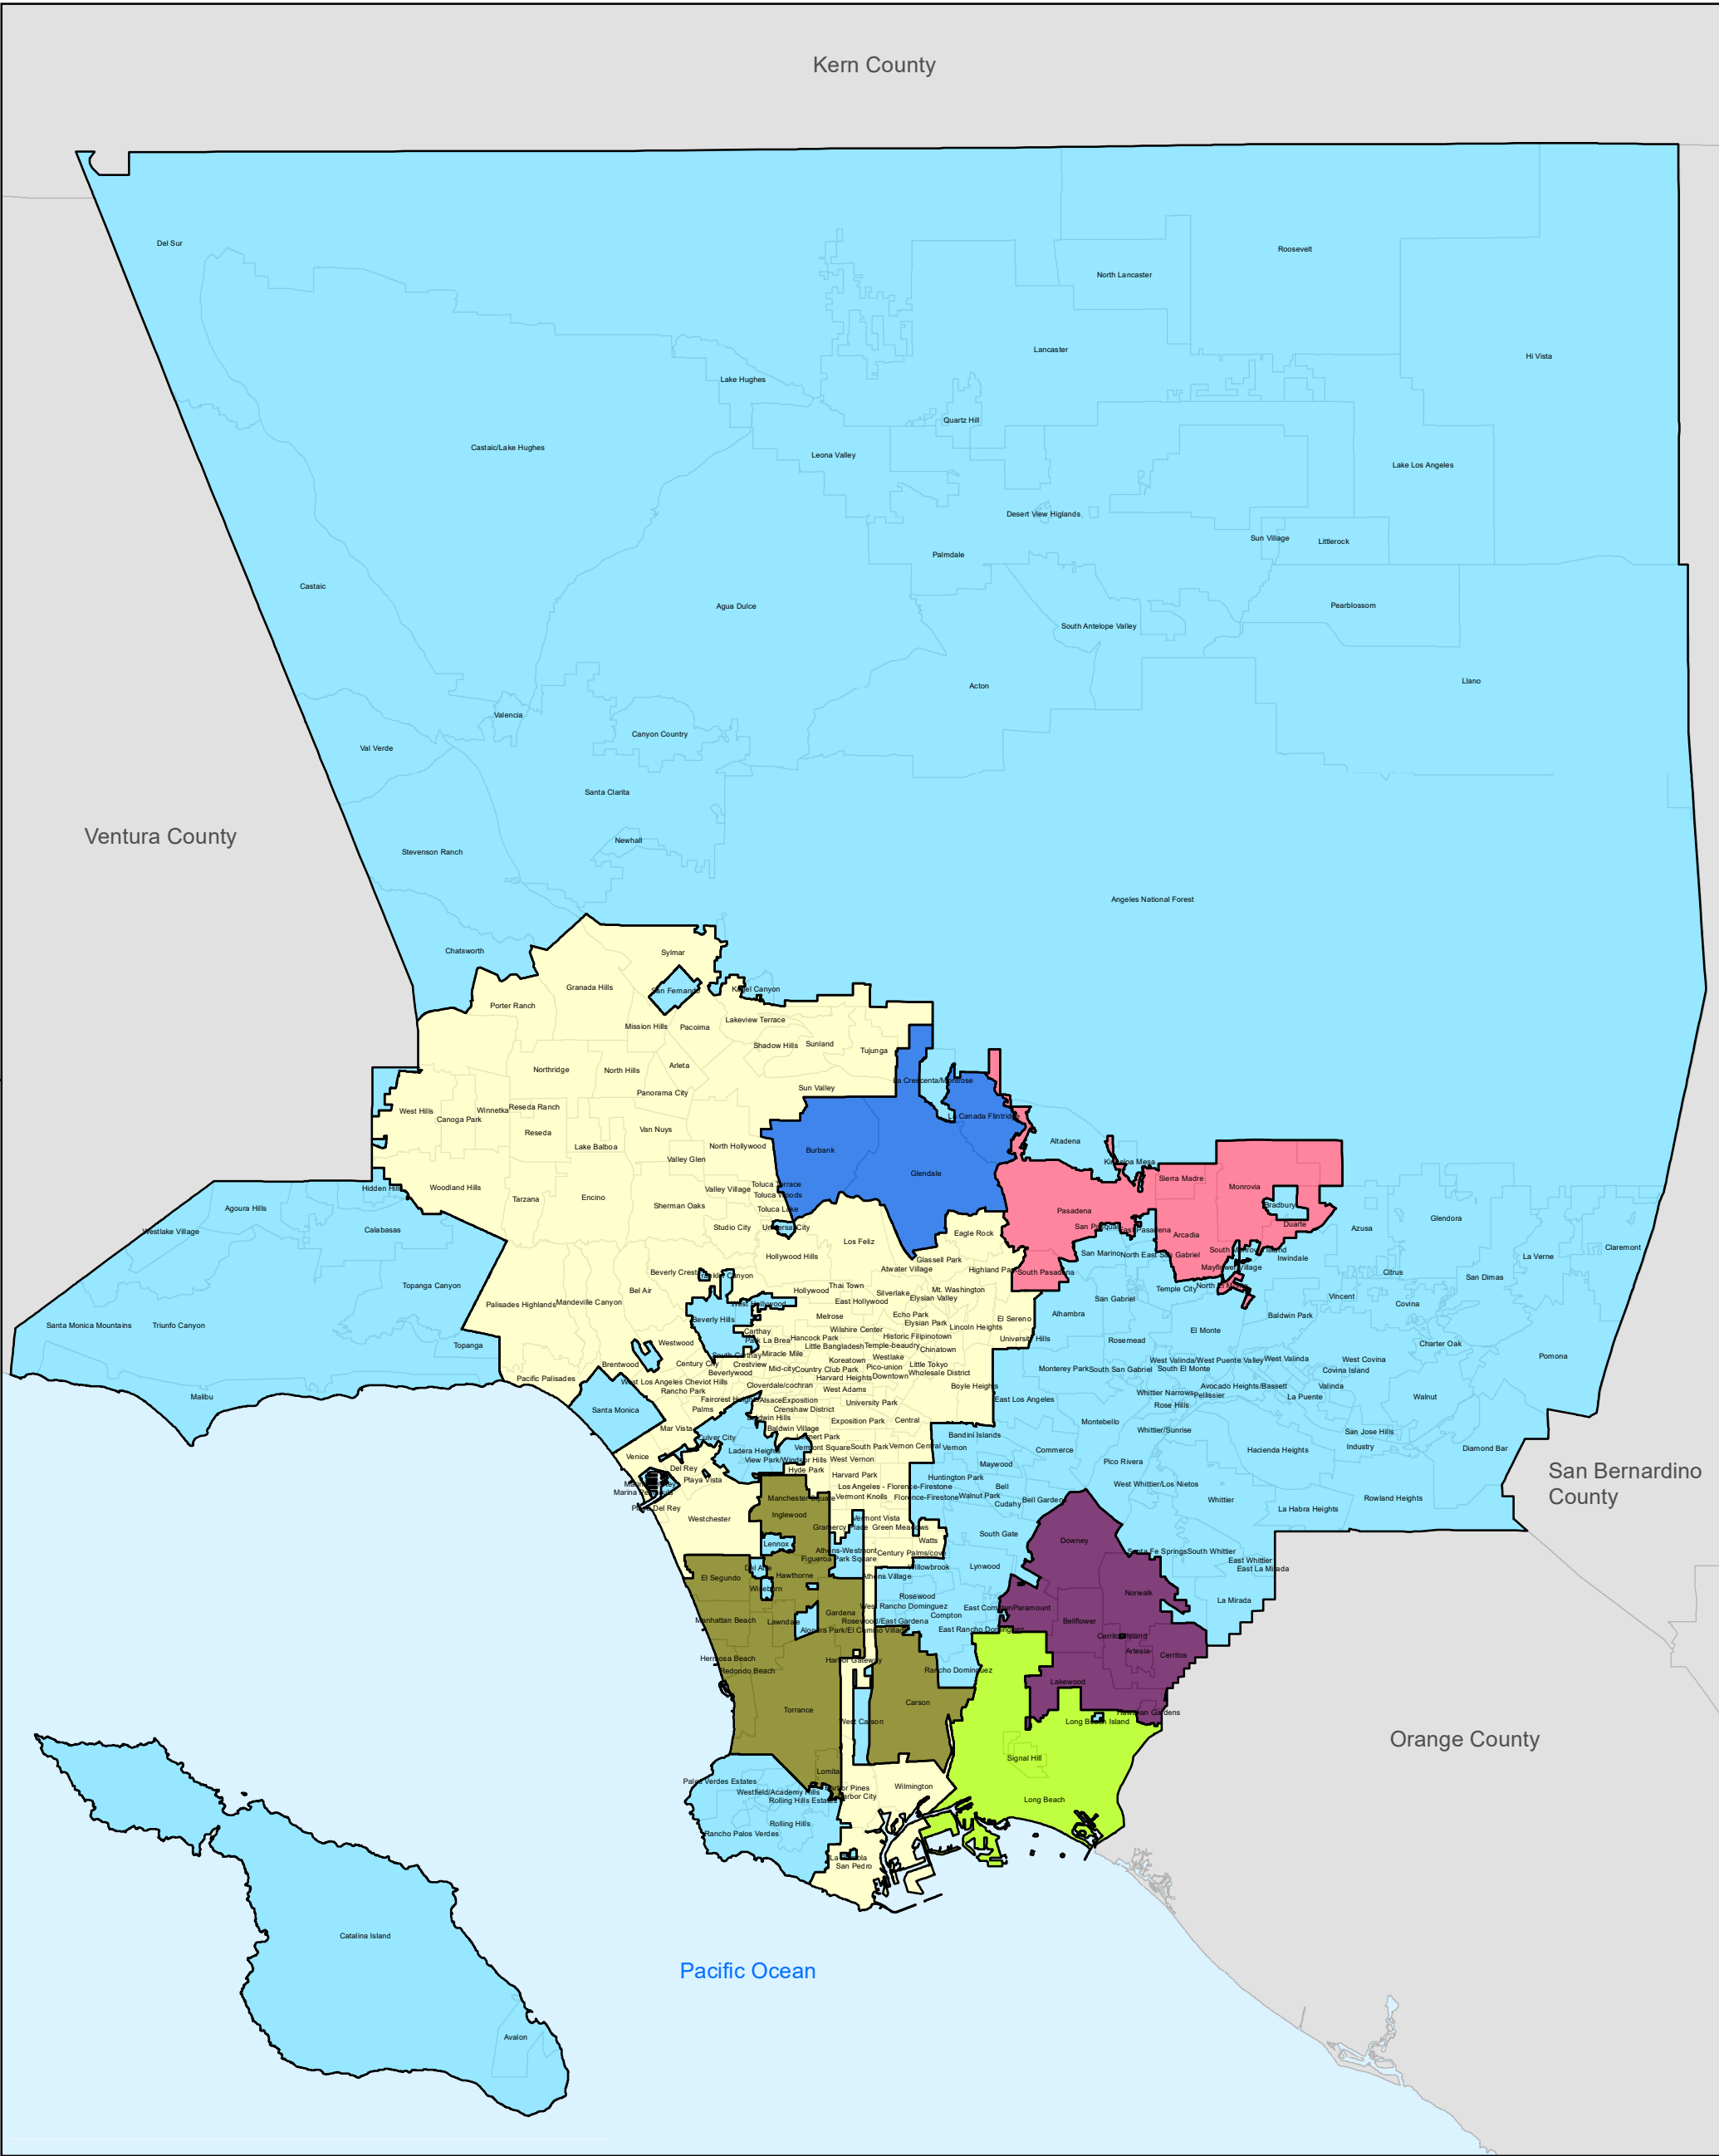

Los Angeles County Local Workforce Development Areas

Legend

- Surrounding counties
- LWDA Boundary
- LWDA**
- LA County
- Foothill
- LA City
- Long Beach
- SELACO
- South Bay
- Verdugo

N

0 2 4 8 12 16
Miles

*Please note that Catalina Island is not to scale.
 **Paramount now part of SELACO LWDA effective 7/01/2020.
 Workforce Development, Aging and Community Services, Data Management & Analytics Division. 7/15/2020