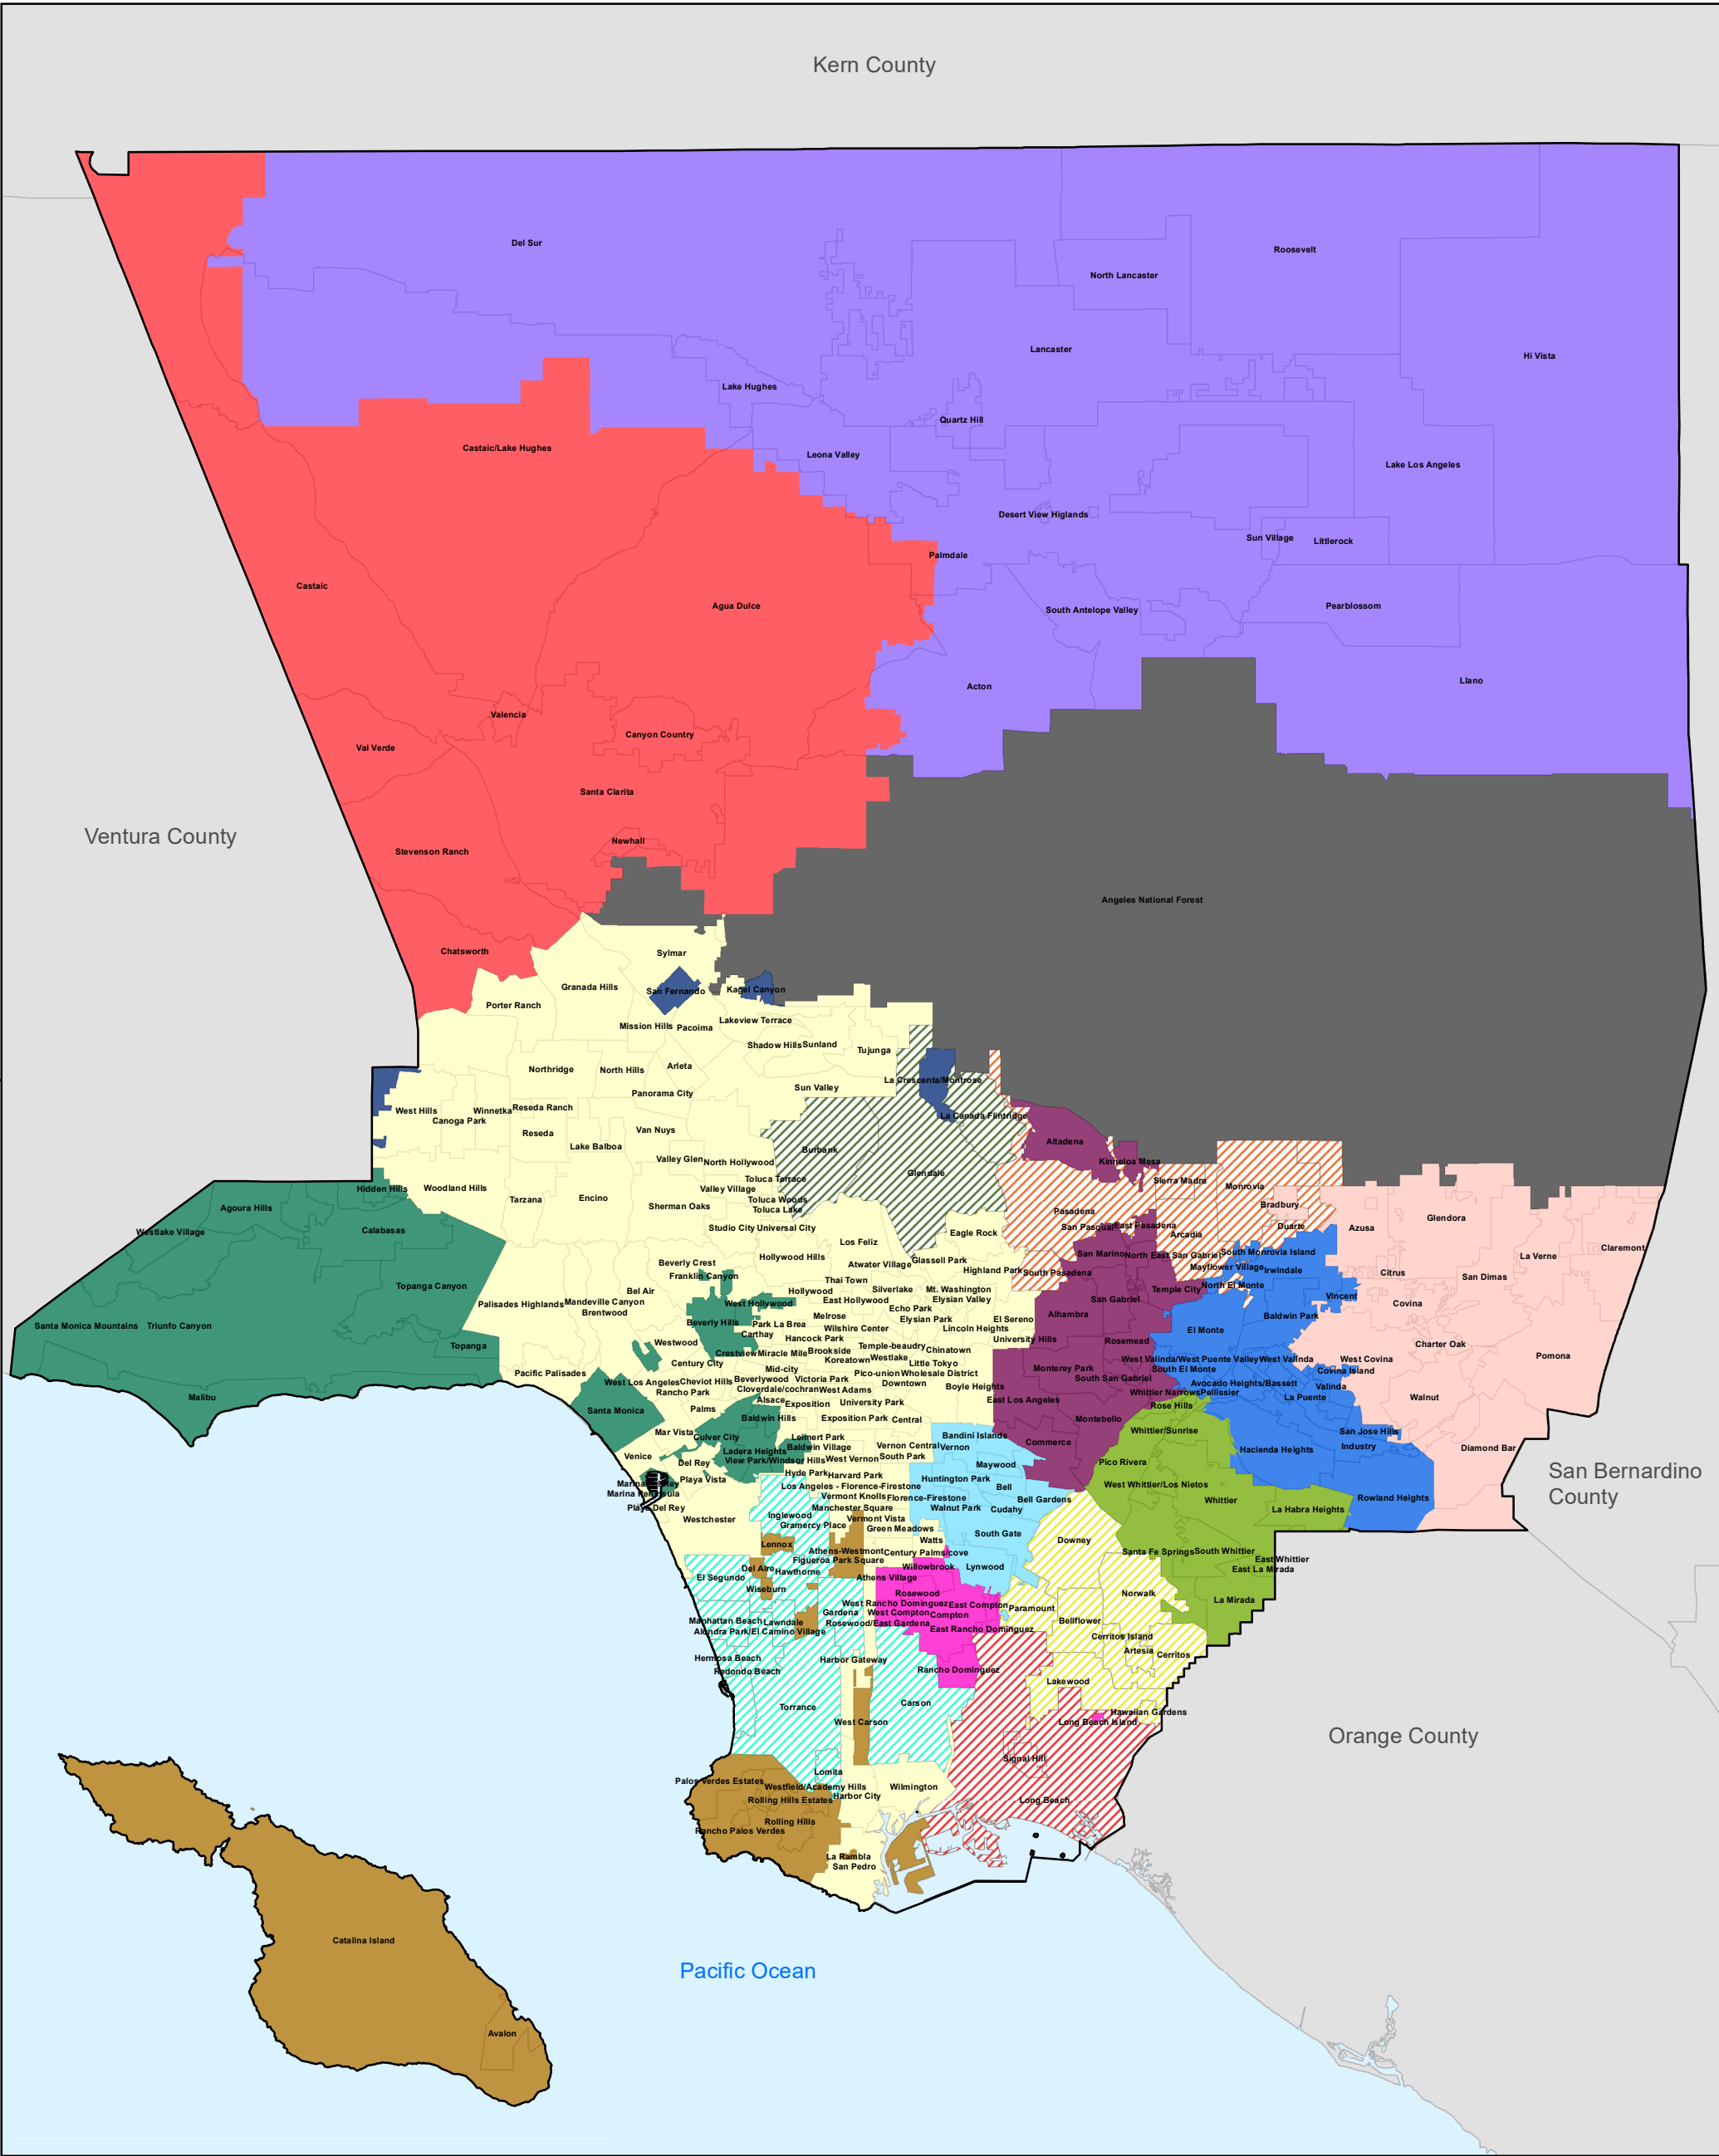

Los Angeles County AJCC Sub-Regions

America's **JobCenter**
of California™

Legend			
Surrounding counties	AJCC Sub-Regions Angeles National Forest Antelope Valley Comprehensive AJCC ELAW San Gabriel Valley Comprehensive AJCC East San Gabriel Valley Comprehensive AJCC Northeast San Fernando Valley Comprehensive AJCC	Pomona Valley Comprehensive AJCC Rancho Dominguez Comprehensive AJCC Rio Hondo Comprehensive AJCC Santa Clarita Valley AJCC South LA AJCC	Other LWDA's Southeast Comprehensive AJCC West LA AJCC Foothill LA City Long Beach SELACO South Bay Verdugo

N

Miles
0 2 4 8 12 16

*Please note that Catalina Island is not to scale.
 **Paramount part of SELACO LWDA effective 7/01/2020.
 Workforce Development, Aging and Community Services, Data Management and Analytics Division. 7/15/2020